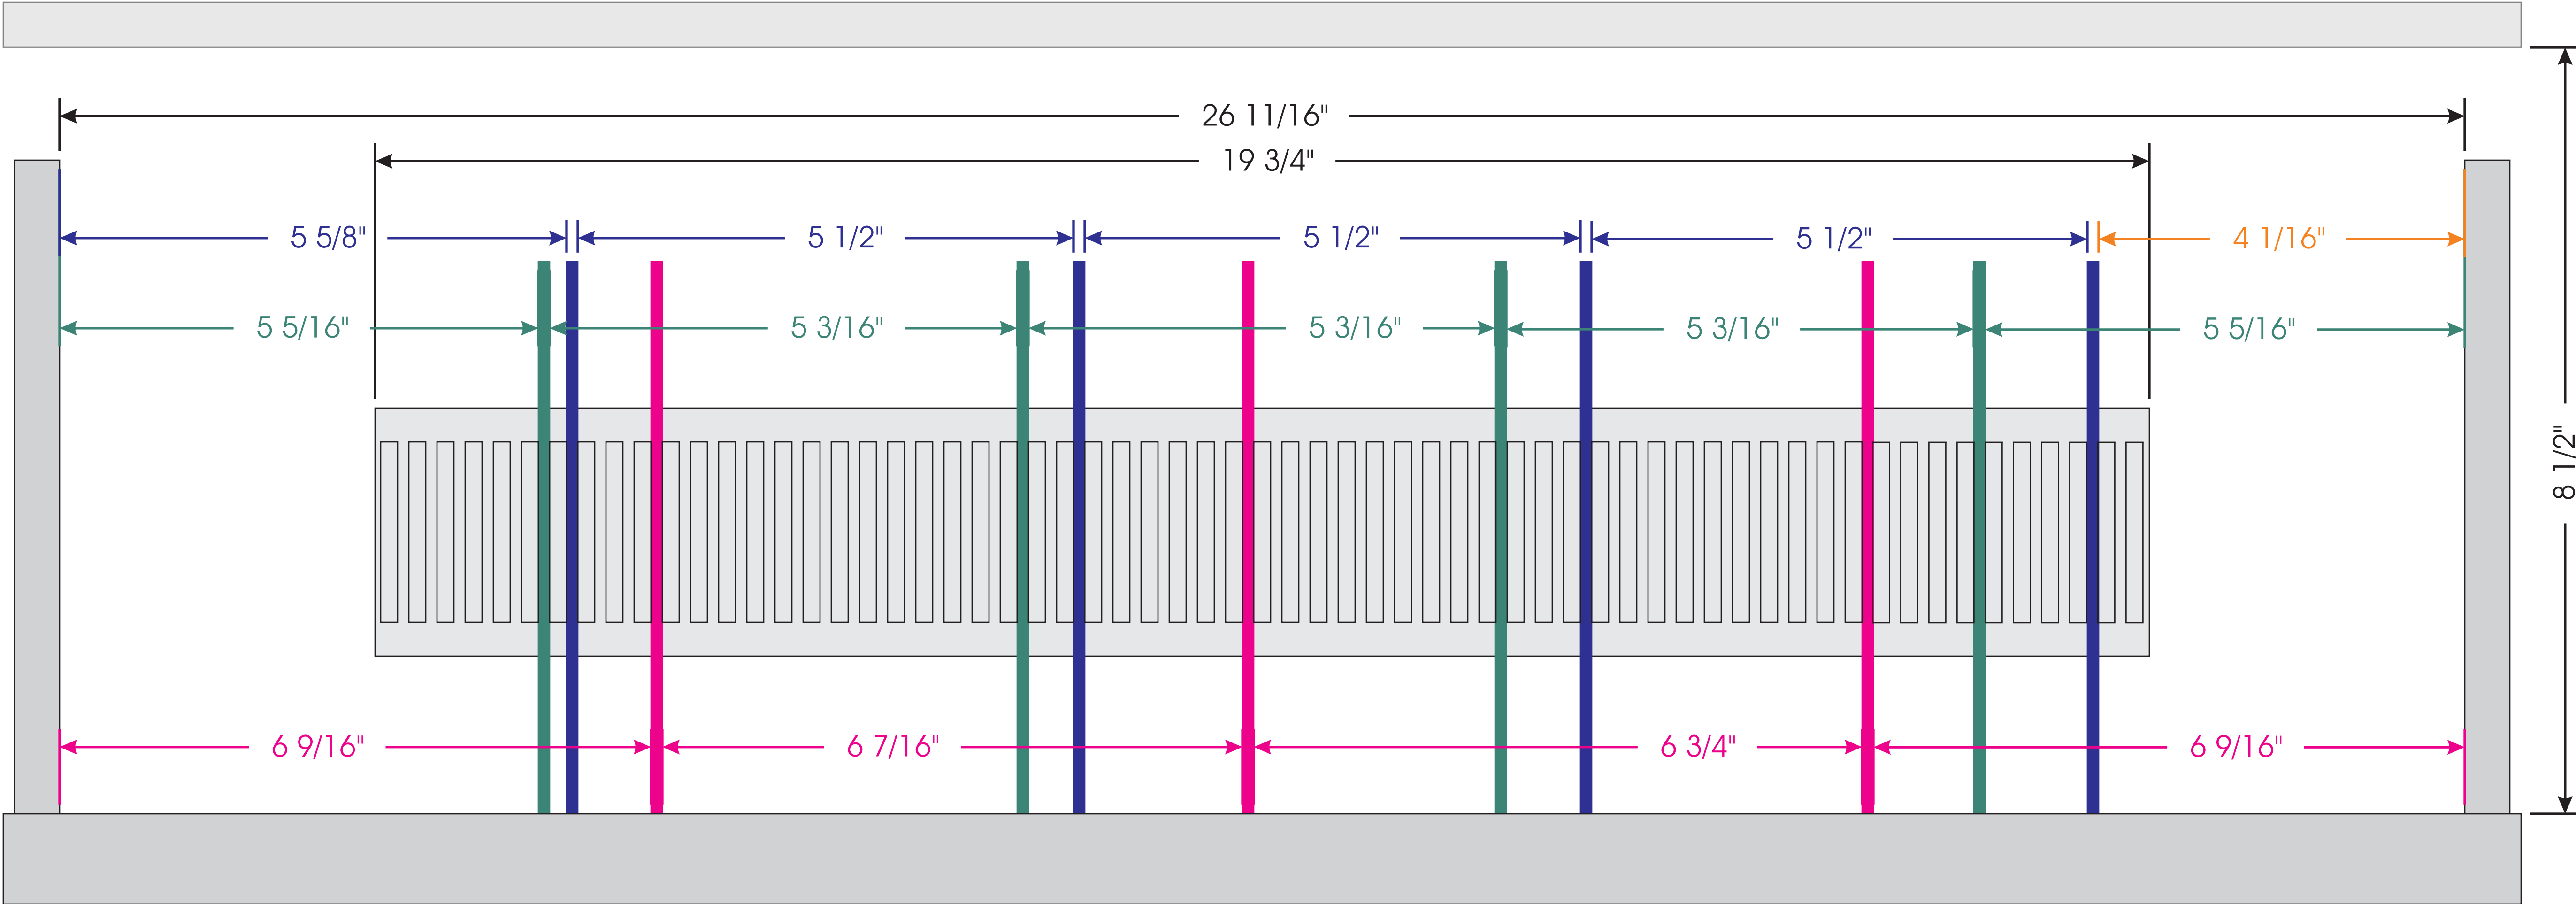

## Drawer inside Dimensions

### Suggested Row Divider Positions:

- █ HiDef Pro Sleeves
- █ CD Pro, DVD2, Video CD, Classic, Data Sleeves or CD Jewel Cases
- █ Standard Blu-ray or HD-DVD Cases

Left-over space: Put sleeves or cases sideways to utilize